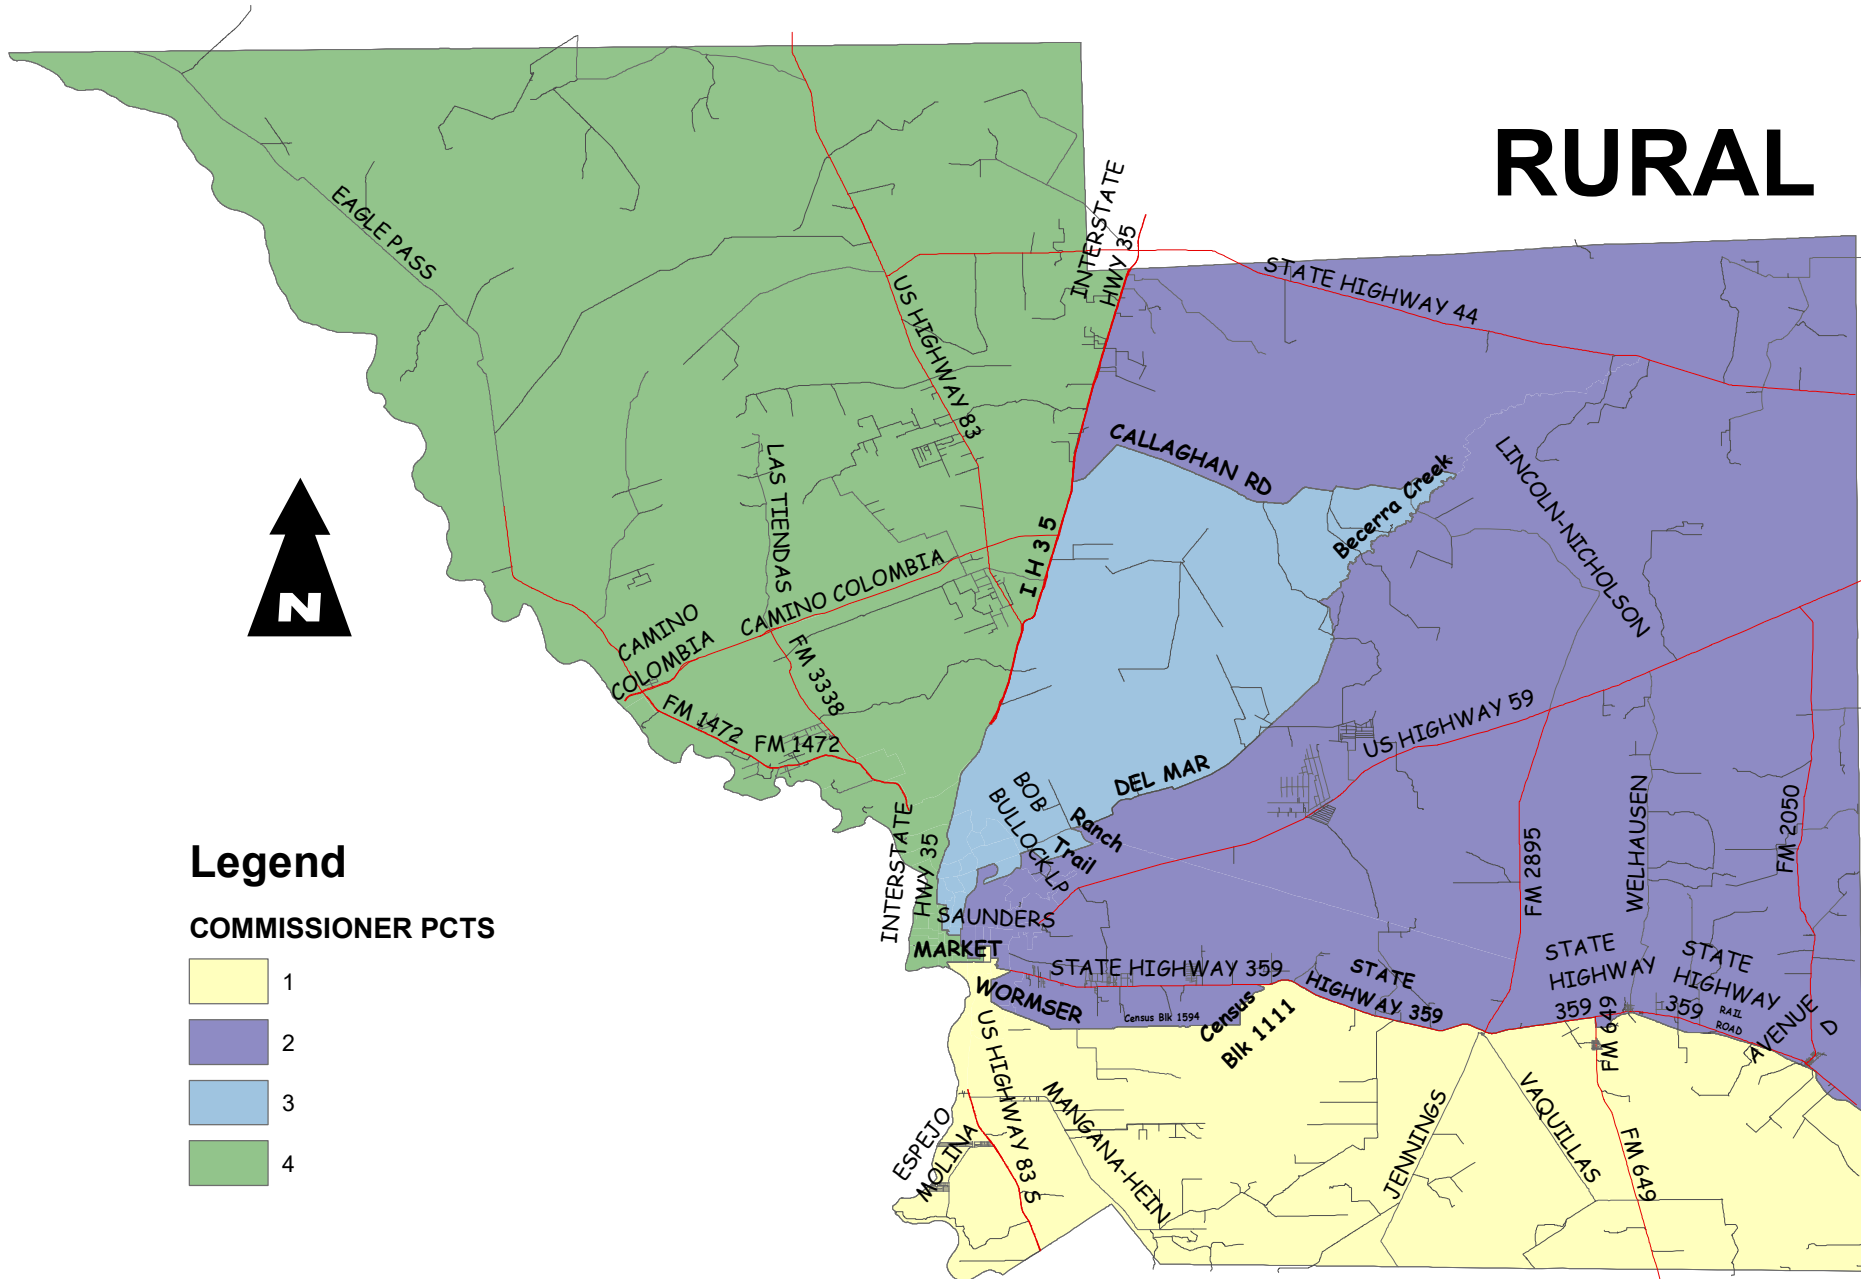

WEBB COUNTY COMMISSIONER PRECINCTS

URBAN

RURAL

Legend

COMMISSIONER PCTS

- 1
- 2
- 3
- 4

DIST_1D	DISTRICT	POP
1	1	68,376
2	2	66,012
3	3	68,974
4	4	63,752

**Adopted by Commissioners Court
on November 8, 2021**