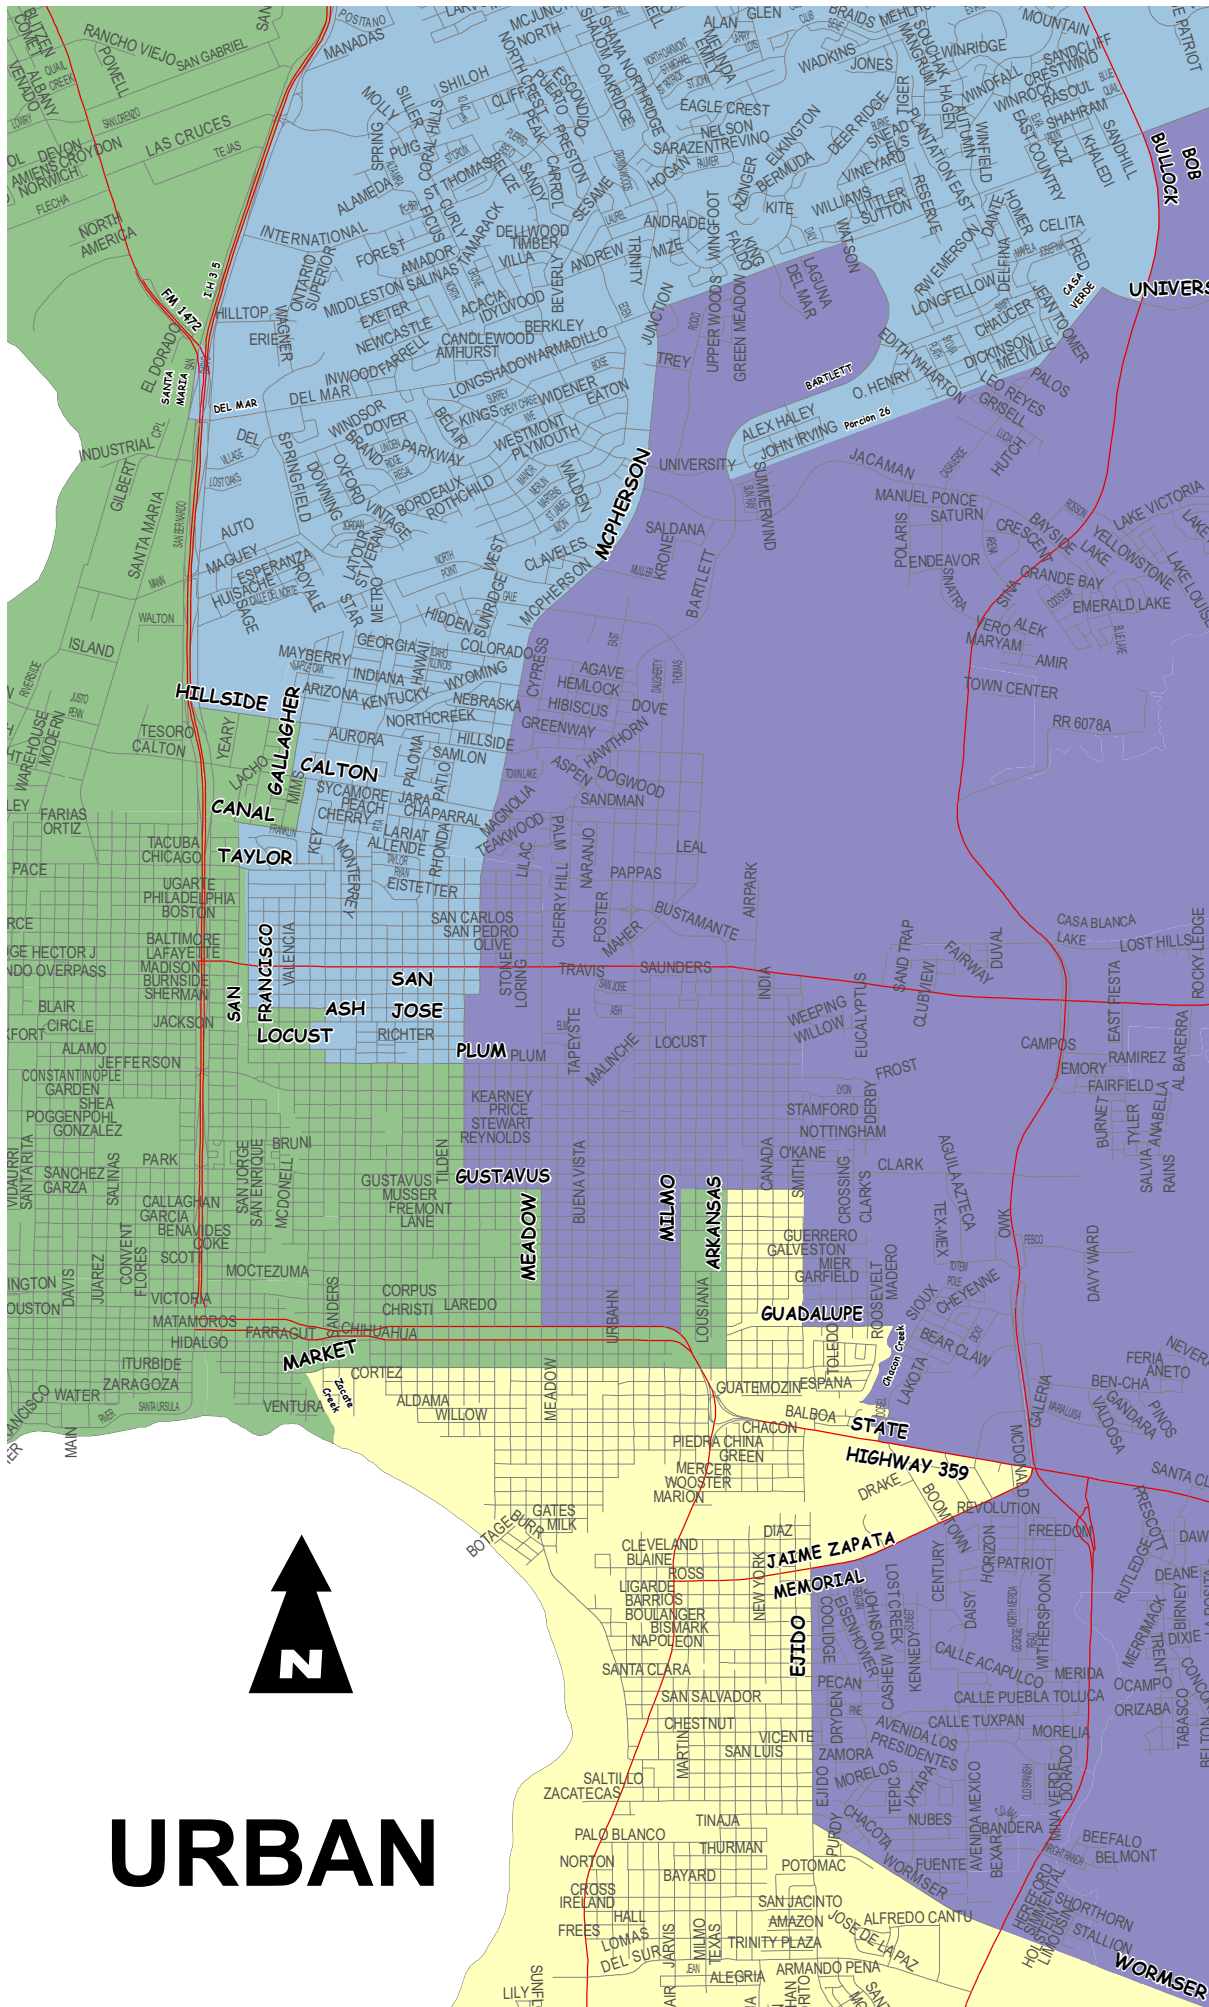

WEBB COUNTY COMMISSIONER PRECINCTS

URBAN

RURAL

Legend

COMMISSIONER PCTS

- 1
- 2
- 3
- 4

DIST_1D	DISTRICT	POP
1	1	68,376
2	2	66,012
3	3	68,974
4	4	63,752

**Adopted by Commissioners Court
on November 8, 2021**